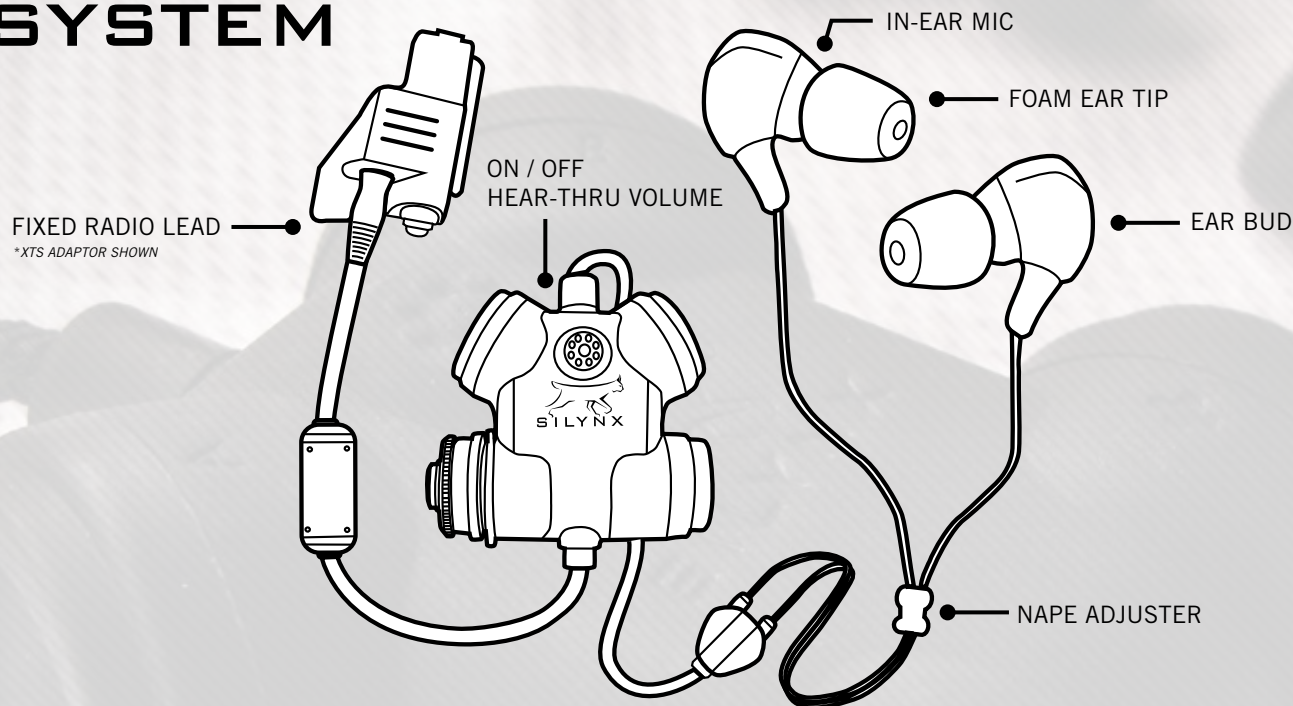

OVERVIEW

CLARUS FX2 Smart Tactical Headset System

The CLARUS FX2 is a fixed lead system designed specifically for users that demand high quality hearing protection and reliable, clear comms, while using a single radio. A rugged, low-profile in-ear headset with a small PTT unit, the FX2 is simple to use right out of the box. Hear-thru technology and sound localization allow for full situational awareness, keeping users aware of ambient sounds. Powered by either its internal AAA battery or the user's radio, the FX2 pairs a single, permanent radio connection (determined at time of purchase) with combat-proven Silyn timer hearing protection.

SYSTEM

TECH SPECS

Acoustical Response

Speaker Frequency Spectrum..... 60 Hz to 10,000 Hz
Sound Pressure Level..... > 115 dB
Max Audio Input Level..... > 5Vp-p
Microphone Frequency Range..... 60 Hz to 9,000 Hz
Audio Input Type..... Single-ended or Differential
Mic Output Level..... > 3mVrms, 600Ω

Hear-Thru System

Impulse Noise Protection
Extended Sound Localization

PC Programmer

OS Support..... MS Windows XP, Vista and 7
Interface..... USB, Serial

Battery Life Expectancy

Internal AAA..... 40 Hours
Powered from radio at 5V, 8mA

Environmental

Operating Temperature..... -40°C to +72°C
Storage Temperature..... -40°C to +72°C
Humidity..... 95%
Immersion (Control Box)..... 20m for 30min
Immersion (In-Ear Headset)..... 1m for 30min
Tested to MIL-STD-810F

Dimensions

Control Box ..... 2.2in (W) x 2.1in (L) x 0.9in (H)